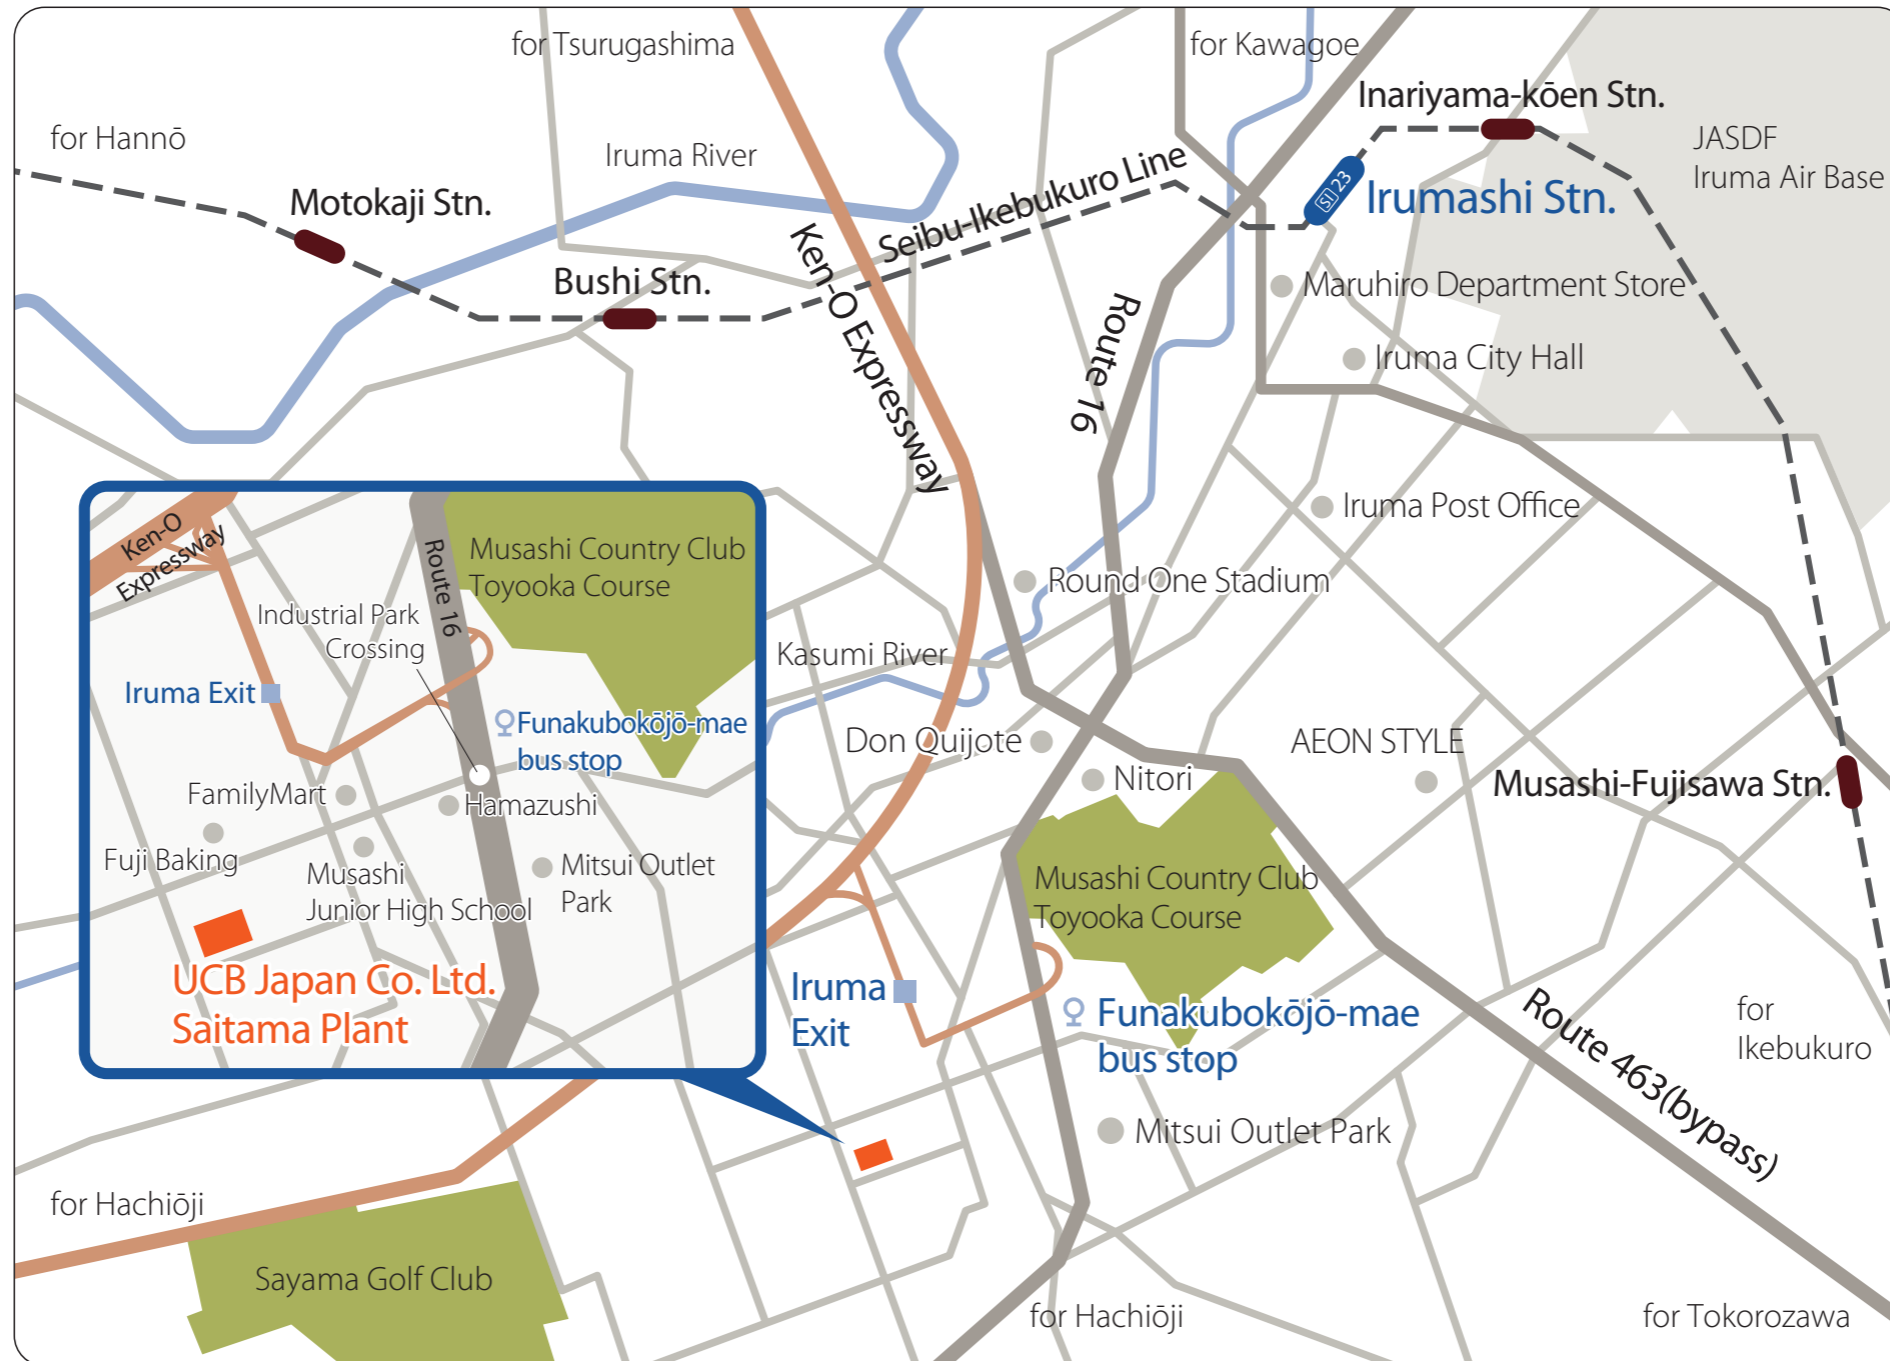

UCB Japan Saitama Plant Access Map

4016-2 Miyadera, Iruma-shi, Saitama, 358-0014 (Musashi Industrial Park)
Tel: 04-2934-1001

■ **Irumashi Stn. (Seibu-Ikebukuro Line ㊦ 23)** / 5km from South Exit

- 15-minute drive by taxi
- 15-minute drive by local bus bound for Mitsui Outlet Park, then another 15-minute walk from "Funakubokōjō-mae" bus stop

■ **Iruma Exit on Ken-O Express way** / 1.2km from Exit

- 5-minute drive via Industrial Park Crossing on Route 16